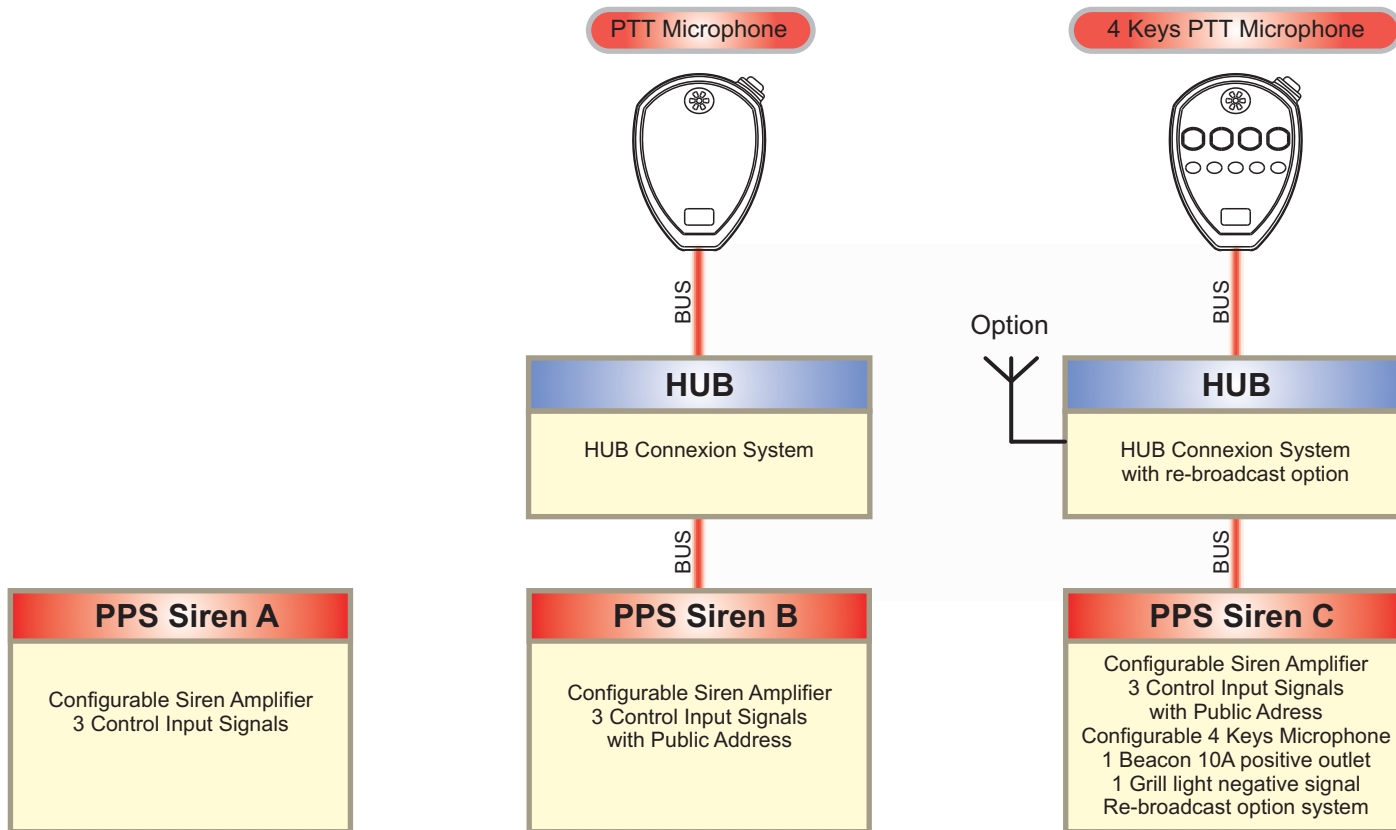

PPS Siren System

Main features

- ☑ 100% configurable with ConsoleExpress
- ☑ BUS System
- ☑ More than 20 built-in tones
- ☑ Color interactive backlighting
- ☑ Configurable keys for siren tones, beacon and grill
- ☑ Re-broadcast
- ☑ Labeled Keys (Labels Collection supplied)
- ☑ ... and much more