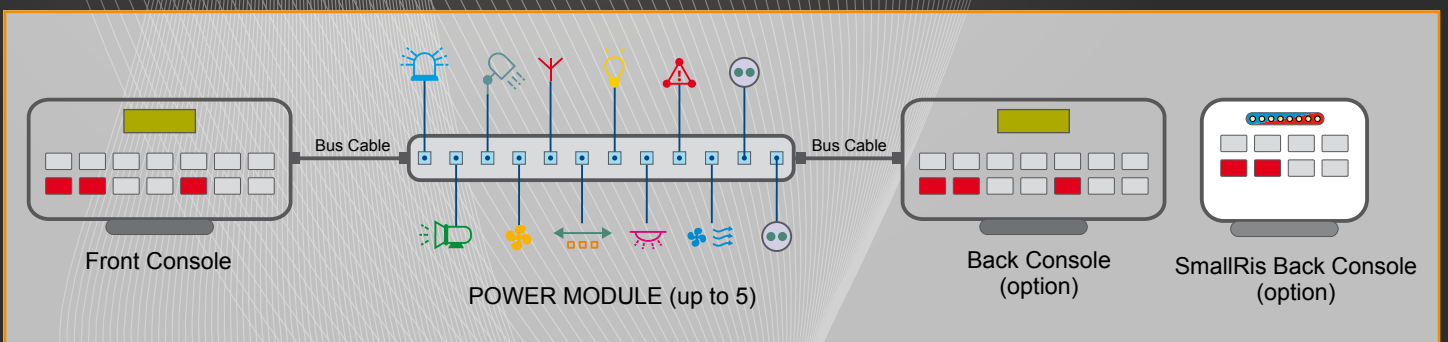

Controllers made simple for you !

The Ultimate Control

for auxiliary equipments on emergency & commercial vehicles

CANRIS®

IDEATEC AUTOMOTIVE TOOLS
Console Express

* Microsoft compatible

- AC
Heat/AC Controller
- PC Configuration
- Pictograms Collection
- Searching Beacon
- Manual Configuration
- Foot Mounting
- Virtual Inputs
- Flashing Box
- Key Backlighting
- Arrowstick Control
- Test Function
- Power Management
- Interlock Function
- Log File Recording
- Scene Configuration
- Timer Function
- Default Feedback
- Coupling Battery
- Automatic Standby

Product	Operating voltage	Quiescent current	Number of outputs	Number of inputs	Number of consoles	Number of keys	EMC
CANRIS	12-24 VDC	20mA	From 10 to 50 pos. & 8 neg.	From 8 to 40	From 1 to 3	From 14 to 30	e6 03 0328